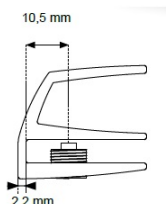

PRODUCT SHEET

Description:

Glass Door Handle "Square" F/Single Doors, Bronze PI,F/Glass Thickness 4-6mm, 1 Zamak Screw W/PVC Tip & 1 Zamak Screw, with $\varnothing 5 \times 3,5$ mm Extension

Item number:

17.40.064-0

Units	Box	Carton	HS Code	Barcode
Pcs.	12	240	8302420090	 5704866072106

Changed from 6,00 mm. to 6,20 mm. 23-04-2012

Screws needed - not on drawing!!

SISO A/S

Mileparken 11
DK-2740 Skovlunde
Denmark
VAT: DK 24786013